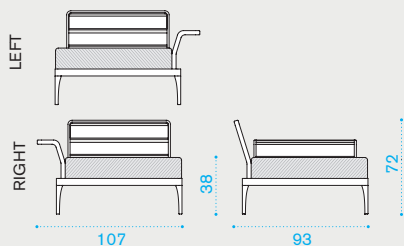

Module with armrest - left / right

→ 30 | → 1 H 82 D 110 L 116 → 36

- MRDMABSM1D43T1 Left module, alu. warmwhite + teak
- MRDMABDM1D43T1 Right module, alu. warmwhite + teak
- MRCUDMABDAW25 Cushion, (seat+back), nature white
- COVER237 Rain cover 108 x 94 h71, left
- COVER225 Rain cover 108 x 94 h71, right