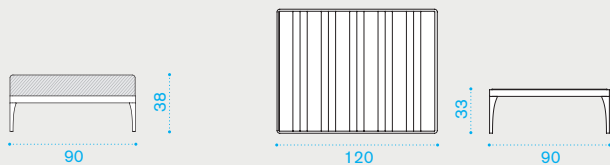

→ 14 | → 1 H 40 D 95 L 95 → 20 | coffe table → 17 | → 1 H 29 D 93 L 123 → 23

- MRPUD43T1 Pouf, alu. warmwhite + teak
- MRTCRD43T1 Table, alu. warmwhite + teak

- MRCUPUAW25 Cushion, pouf, nature white
- COVER113 Rain cover, pouf, 91 x 91 h35
- COVER115 Rain cover, table, 121 x 91 h23

XL central module