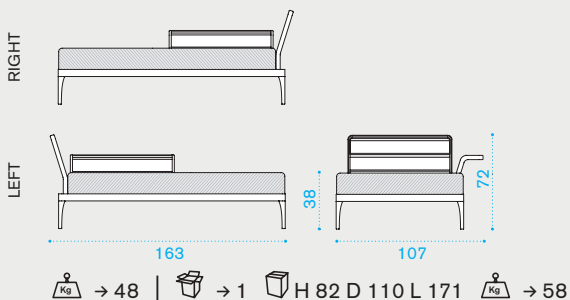

Daybed module - left / right

- MRDMDS43T1 Left module, alu. warmwhite + teak
- MRDMDD43T1 Right module, alu. warmwhite + teak

- MRCUDMDSAW25 Left cushion, (seat+back), n. white
- MRCUDMDDAW25 Right cushion, (seat+back), n. white
- COVER242 Rain cover 164 x 108 h71, left
- COVER123 Rain cover 164 x 108 h71, right