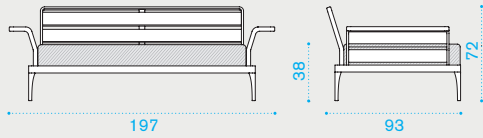

## Corner module

→ 29 | → 1 H 82 D 110 L 110 → 35

- MRDMAUD43T1 Alu. warmwhite + teak
- MRCUDMAUAW25 Cushion, (seat+2 back), nature white
- COVER236 Rain cover 94 x 94 h71

## Module with armrest - left / right

→ 30 | → 1 H 82 D 110 L 116 → 36

- MRDMABSM1D43T1 Left module, alu. warmwhite + teak
- MRDMABDM1D43T1 Right module, alu. warmwhite + teak
- MRCUDMABDAW25 Cushion, (seat+back), nature white
- COVER237 Rain cover 108 x 94 h71, left
- COVER225 Rain cover 108 x 94 h71, right

### 3 seater sofa with armrests

→ 54 | → 1 H 82 D 110 L 200 → 64