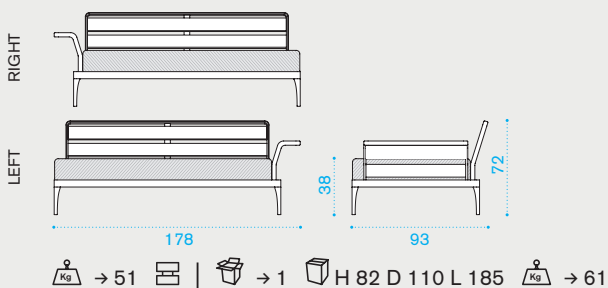

XL module with armrest - left / right

- MRDMABSM2D43T1 Left module, alu. warmwhite + teak
- MRDMABDM2D43T1 Right module, alu. warmwhite + teak

- MRCUDMABM2AW25 Cushion, (seat+2 back), nature white
- COVER238 Rain cover 179 x 94 h71, left
- COVER121 Rain cover 179 x 94 h71, right