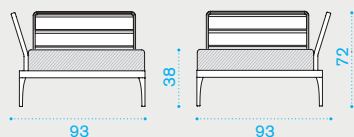

→ 29 | → 1 H 82 D 110 L 110 → 35

- MRDMAUD43T1 Alu. warmwhite + teak
- MRCUDMAUAW25 Cushion, (seat+2 back), nature white
- COVER236 Rain cover 94 x 94 h71