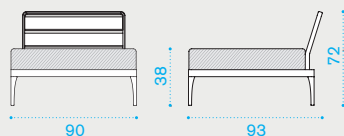

## Central module

→ 27 | → 1 H 82 D 110 L 110 → 33

### 3 seater sofa with armrests

→ 54 | → 1 H 82 D 110 L 200 → 64