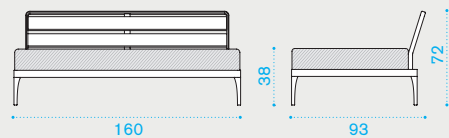

→ 50 | → 1 H 82 D 110 L 171 → 60

- MRDMCM2D43T1 Alu. warmwhite + teak

- MRCUDMCM2AW25 Cushion, (seat+2 back), nature white
- COVER239 Rain cover 161 x 94 h71