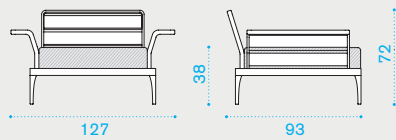

→ 30 | → 1 H 82 D 110 L 130 → 38

- MRPOD43T1 Alu. warmwhite + teak

- MRCUPOAW25 Cushion, (seat+back), nature white
- COVER120 Rain cover 128 x 94 h71

Pouf

Coffee table 120x90