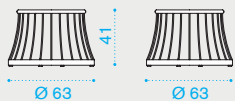

Clessidra

Material

Aluminium
White

Fabrics

Acrylic
Dove Grey

2 seater sofa

→ 18,5 | → 1 H 83 D 88 L 177 → 26

Item

Description

- CLD2D31M Alu. white
- CLCUD2A12 Cushion, (seat+2 back), dove grey

Lounge armchair

→ 8 | → 1 H 83 D 88 L 70 → 12

- CLPOD31M Alu. white
- CLCUPOA12 Cushion, (seat+back), dove grey

Coffee table Ø 63

- CLTCTD31M Alu. white

→ 8 | → 1 H 48 D 70 L 70 → 12