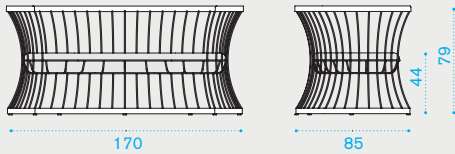

Clessidra

Material

Aluminium
White

Fabrics

Acrylic
Dove Grey

2 seater sofa

→ 18,5 | → 1 H 83 D 88 L 177 → 26

Item

Description

- CLD2D31M Alu. white
- CLCUD2A12 Cushion, (seat+2 back), dove grey

Lounge armchair

→ 8 | → 1 H 83 D 88 L 70 → 12

- CLPOD31M Alu. white
- CLCUPOA12 Cushion, (seat+back), dove grey

Coffee table Ø 63

- CLTCTD31M Alu. white

→ 8 | → 1 H 48 D 70 L 70 → 12