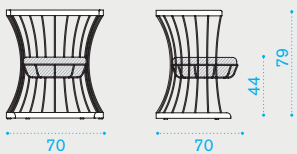

Clessidra

Material

Aluminium
White

Fabrics

Acrylic
Dove Grey

2 seater sofa

→ 18,5 | → 1 H 83 D 88 L 177 → 26

Item

Description

- CLD2D31M Alu. white
- CLCUD2A12 Cushion, (seat+2 back), dove grey

Lounge armchair

→ 8 | → 1 H 83 D 88 L 70 → 12

- CLPOD31M Alu. white
- CLCUPOA12 Cushion, (seat+back), dove grey

Coffee table Ø 63

- CLTCTD31M Alu. white

→ 8 | → 1 H 48 D 70 L 70 → 12