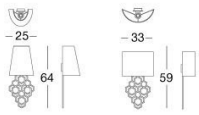

LONGHI

Anouk

Z 247 Giuseppe Lasparra

Table lamp and wall light in ground metal with laser cut "Sequence" decoration in the finishes: - bright pink gold, - matt pink gold, - bright light gold, - matt Champagne gold, - bright chrome, - bright black chrome, - matt satined bronze. Cubic base in wood finishes: - Glossy ebony, - Glossy walnut burl wood. Lamp shade in P.3 cat. Suede perforated leather, in sample colours or in satin fabric in colours white, black, beige, and red, or natural linen. Standard electrical system 230V, 50Hz - E27. Optional electrical system 120V, 60Hz - E26.

TECHNICAL DRAWINGS

scala 1:50

Applique / Sconce / Бра

Lampada da tavolo
Table lamp / Настольная лампа