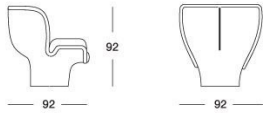

LONGHI

Elda

X 105 Joe Colombo

360-degree revolving structure in breglass built according to the original design, in moulds, entirely handmade. Anatomically-designed padding of polyurethane foam in different thicknesses, with Dacron cover. Given the special processing, both the leather and fabric upholsteries are not removable. Outer fibreglass frame colours: white and black, metallic finishes: bronze, grey, blue.

TECHNICAL DRAWINGS

scala 1:50