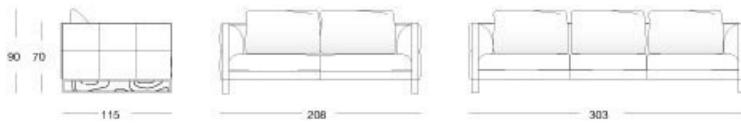

Hall

W 560 Alessandro La Spada

Frame in wood and metal with elastic bands, covered in multi-thickness polyurethane foam. Seat and backrest cushions in sterilised goose down, with insert in multi-thickness polyurethane foam. Metal base in the following finishes: bright chrome, bright black chrome, bright light gold, Champagne matt gold and matt satined bronze. Inserts in the same material can be set into the base, or glossy ebony inserts can be used as an alternative. Given the special process for making the external sofa frame, the fabric or leather upholstery is not removable.

TECHNICAL DRAWINGS

scale 1:50

Divano / Sofa / Диван

Poltrona / Armchair / Кресло

Terminale Sx / End unit L.H. / Боковые секции Л

Terminale Dx / End unit R.H. / Боковые секции П

Dormeuse / Chaise Longue / Шезлонг

SX

DX

Angolo / Corner / Угловой диванчик