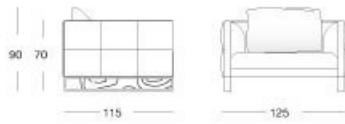

Hall

W 560 Alessandro La Spada

Frame in wood and metal with elastic bands, covered in multi-thickness polyurethane foam. Seat and backrest cushions in sterilised goose down, with insert in multi-thickness polyurethane foam. Metal base in the following finishes: bright chrome, bright black chrome, bright light gold, Champagne matt gold and matt satined bronze. Inserts in the same material can be set into the base, or glossy ebony inserts can be used as an alternative. Given the special process for making the external sofa frame, the fabric or leather upholstery is not removable.

TECHNICAL DRAWINGS

scale 1:50

Divano / Sofa / Диван

Poltrona / Armchair / Кресло

Terminale Sx / End unit L.H. / Боковые секции Л

Terminale Dx / End unit R.H. / Боковые секции П

Dormeuse / Chaise Longue / Шезлонг