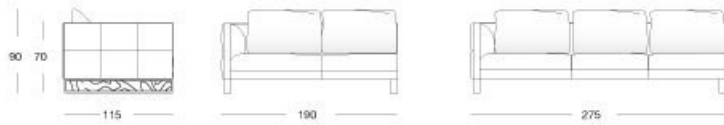

Hall

W 560 Alessandro La Spada

Frame in wood and metal with elastic bands, covered in multi-thickness polyurethane foam. Seat and backrest cushions in sterilised goose down, with insert in multi-thickness polyurethane foam. Metal base in the following finishes: bright chrome, bright black chrome, bright light gold, Champagne matt gold and matt satined bronze. Inserts in the same material can be set into the base, or glossy ebony inserts can be used as an alternative. Given the special process for making the external sofa frame, the fabric or leather upholstery is not removable.

TECHNICAL DRAWINGS

scale 1:50

Divano / Sofa / Диван

Poltrona / Armchair / Кресло

Terminale Sx / End unit L.H. / Боковые секции Л

Terminale Dx / End unit R.H. / Боковые секции П

Dormeuse / Chaise Longue / Шезлонг

SX

DX

Angolo / Corner / Угловой диванчик