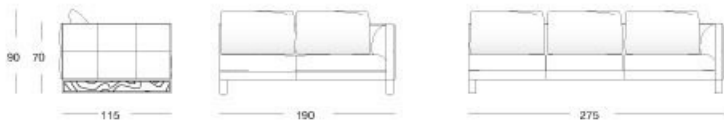

Hall

W 560 Alessandro La Spada

Frame in wood and metal with elastic bands, covered in multi-thickness polyurethane foam. Seat and backrest cushions in sterilised goose down, with insert in multi-thickness polyurethane foam. Metal base in the following finishes: bright chrome, bright black chrome, bright light gold, Champagne matt gold and matt satined bronze. Inserts in the same material can be set into the base, or glossy ebony inserts can be used as an alternative. Given the special process for making the external sofa frame, the fabric or leather upholstery is not removable.

TECHNICAL DRAWINGS

scale 1:50

Divano / Sofa / Диван

Poltrona / Armchair / Кресло

Terminale Sx / End unit L.H. / Боковые секции Л

Terminale Dx / End unit R.H. / Боковые секции П

Dormeuse / Chaise Longue / Шезлонг

SX

DX

Angolo / Corner / Угловой диванчик