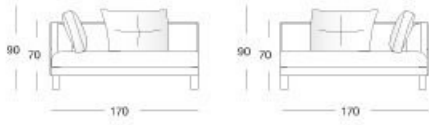

Hall

W 560 Alessandro La Spada

Frame in wood and metal with elastic bands, covered in multi-thickness polyurethane foam. Seat and backrest cushions in sterilised goose down, with insert in multi-thickness polyurethane foam. Metal base in the following finishes: bright chrome, bright black chrome, bright light gold, Champagne matt gold and matt satined bronze. Inserts in the same material can be set into the base, or glossy ebony inserts can be used as an alternative. Given the special process for making the external sofa frame, the fabric or leather upholstery is not removable.

TECHNICAL DRAWINGS

scale 1:50

Divano / Sofa / Диван

Poltrona / Armchair / Кресло

Terminale Sx / End unit L.H. / Боковые секции Л

Terminale Dx / End unit R.H. / Боковые секции П

Dormeuse / Chaise Longue / Шезлонг