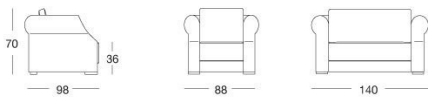

LONGHI

Rubens Classic

W 515 Giuseppe Viganò

Pine load-bearing frame with elastic webbing, covered with high-density polyurethane foam in different thicknesses. Seat cushion with sterilized goose down and insert of medium-density polyurethane foam. Anatomically-designed backrest cushions of sterilized goose down for greater comfort. Wooden feet covered with the same material as the upholstery. Completely removable fabric upholstery.

TECHNICAL DRAWINGS

scala 1:50

Poltrone / Armchair / Креслице

Divano cm 115 / Sofa 115 cm / Диван 115 см