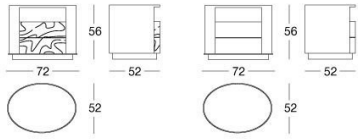

## Elise

Y 856 Giuseppe Iasparra

Sidetable entirely upholstered in leathers from the catalogue, or with the drawer-fronts only in wood: - Glossy/matt ebony, - Glossy walnut burl wood. Top surface finish: - 5 mm bronze or smoky bevelled mirror. 20mm marble with 20mm bevel: - Sahara Noir marble (polyester finish), Dover White marble, Panda White marble, Guatemala Green marble, Cortecchia marble, Port Saint Laurent marble, Red Levanto marble, Bardiglio Nuvolato marble, Elegant Brown marble, Shale Rosewood marble, Emperador Dark marble, Silver Wave marble, Agatha Black marble, Frappuccino marble, Calacatta Gold marble. Lower profile in metal, in the following finishes: - bright light gold, - matt Champagne gold, - bright chrome, - bright black chrome, - matt satined bronze, - bright pink gold, - matt pink gold. Drawers with push-pull opening mechanism.

# TECHNICAL DRAWINGS

scala 1:50