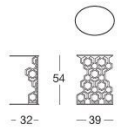

LONGHI

Martin

Y 717 Giuseppe lasparra

Small utility table with metal base, available in the following finishes: bright light gold, matt Champagne gold, bright chrome, bright black chrome, matt satin bronze. Metal top like the structure or covered in leather from the range.

TECHNICAL DRAWINGS

scala 1:50