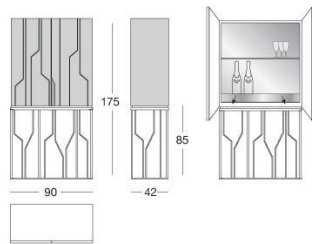

Ginza bar

Y 772 Alessandro la Spada

Series of cabinets with hyperboloid shaped base in glass fibre, with internal structure in painted metal, covered in range leathers. A/B - Cupboard in wood or leather: Wood container: glossy/matt ebony, glossy/matt Canaletto walnut, glossy/matt Sucupira Luxury, glossy walnut burl wood. Doors in the same wood as the container structure or covered in leather from the range. Interior covered in cat. P.3 Suede leather, the container is outfitted with a drawer with metal front and a central shelf in transparent tempered glass 8mm. Rear in neutral mirror. Lighting with dimmable LED strip. A touch switch turns the light on. Handles in metal with insert in marble from the range. Edges and underbase plate in metal in the finishes: bright light gold, matt Champagne gold, bright chrome, bright black chrome, matt satin bronze. 4 mm bronze or smoky mirror top with bevel. C - Display case: Cabinet with sides and door in tempered bronze glass (cabinet back in lacquered wood). Interior covered in cat. P.3 Suede leather, the container is outfitted with a central shelf in transparent tempered glass 8mm. Rear in neutral mirror. Lighting with dimmable LED strip. A touch switch turns the light on. Handles in metal with insert in marble from the range. Edges and underbase plate in metal in the finishes: bright light gold, matt Champagne gold, bright chrome, bright black chrome, matt satin bronze. 4 mm bronze or smoky mirror top with bevel.

TECHNICAL DRAWINGS

scala 1:50

A _Versione legno / Wood version / Деревянная версия

B _Versione pelle / Leather version / Кожаная версия

C _Versione vetro / Glass version / Стеклопанельная версия