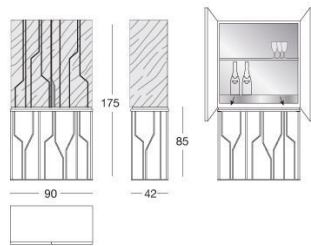

Ginza bar

Y 772 Alessandro la Spada

Series of cabinets with hyperboloid shaped base in glass fibre, with internal structure in painted metal, covered in range leathers. A/B - Cupboard in wood or leather: Wood container: glossy/matt ebony, glossy/matt Canaletto walnut, glossy/matt Sucupira Luxury, glossy walnut burl wood. Doors in the same wood as the container structure or covered in leather from the range. Interior covered in cat. P.3 Suede leather, the container is outfitted with a drawer with metal front and a central shelf in transparent tempered glass 8mm. Rear in neutral mirror. Lighting with dimmable LED strip. A touch switch turns the light on. Handles in metal with insert in marble from the range. Edges and underbase plate in metal in the finishes: bright light gold, matt Champagne gold, bright chrome, bright black chrome, matt satin bronze. 4 mm bronze or smoky mirror top with bevel. C - Display case: Cabinet with sides and door in tempered bronze glass (cabinet back in lacquered wood). Interior covered in cat. P.3 Suede leather, the container is outfitted with a central shelf in transparent tempered glass 8mm. Rear in neutral mirror. Lighting with dimmable LED strip. A touch switch turns the light on. Handles in metal with insert in marble from the range. Edges and underbase plate in metal in the finishes: bright light gold, matt Champagne gold, bright chrome, bright black chrome, matt satin bronze. 4 mm bronze or smoky mirror top with bevel.

TECHNICAL DRAWINGS

scala 1:50

A _Versione legno / Wood version / Деревянная версия

B _Versione pelle / Leather version / Кожаная версия

C _Versione vetro / Glass version / Стеклопанельная версия