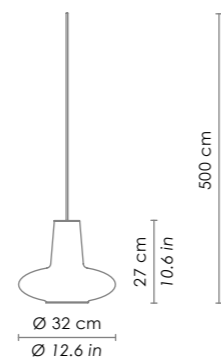

LGL21--
Parti metalliche verniciato grigio /
grey painted metal parts.
1xE27 70W HS
500 cm h totale / 196,8 in total h