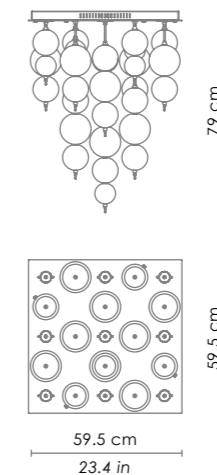

LRG08--

Lampada a soffitto / ceiling lamp.

9x5W LED 9X400lm 3000K (dimmerabile su richiesta / dimmable on request)
Cover acciaio lucido, base verniciata grigio - particolari cromo / steel cover, grey painted base - chrome details.
5 sfere Ø 8 cm trasparenti + 6 sfere Ø 8 cm colorate / 5 globes Ø 3.1 in transparent + 6 globes Ø 3.1 in colored

4 sfere Ø 10 cm trasparenti + 9 sfere Ø 10 cm colorate / 4 globes Ø 3.9 in transparent + 9 globes Ø 3.9 in colored

5 sfere Ø 12 cm trasparenti + 3 sfere Ø 12 cm colorate / 5 globes Ø 4.7 in transparent + 3 globes Ø 4.7 in colored
CE IP20