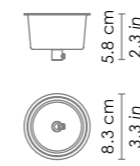

ROSONE / CANOPY

LGR0001 grigio / grey
LGR0002 bianco / white

Rosone per sospensione 1 luce /
canopy for hanging lamp 1 light