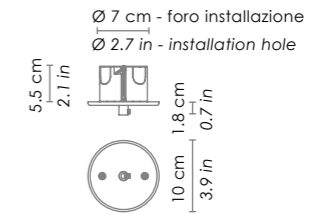

LGR0011 grigio / grey
LGR0012 bianco / white

Rosone a incasso per sospensione 1 luce -
installazione su cartongesso /
recessed canopy for hanging lamp 1 light -
installation on plasterboard