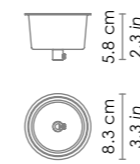

ROSONE / CANOPY

LGR0001 grigio / grey
LGR0002 bianco / white

Rosone per sospensione 1 luce / canopy for hanging lamp 1 light