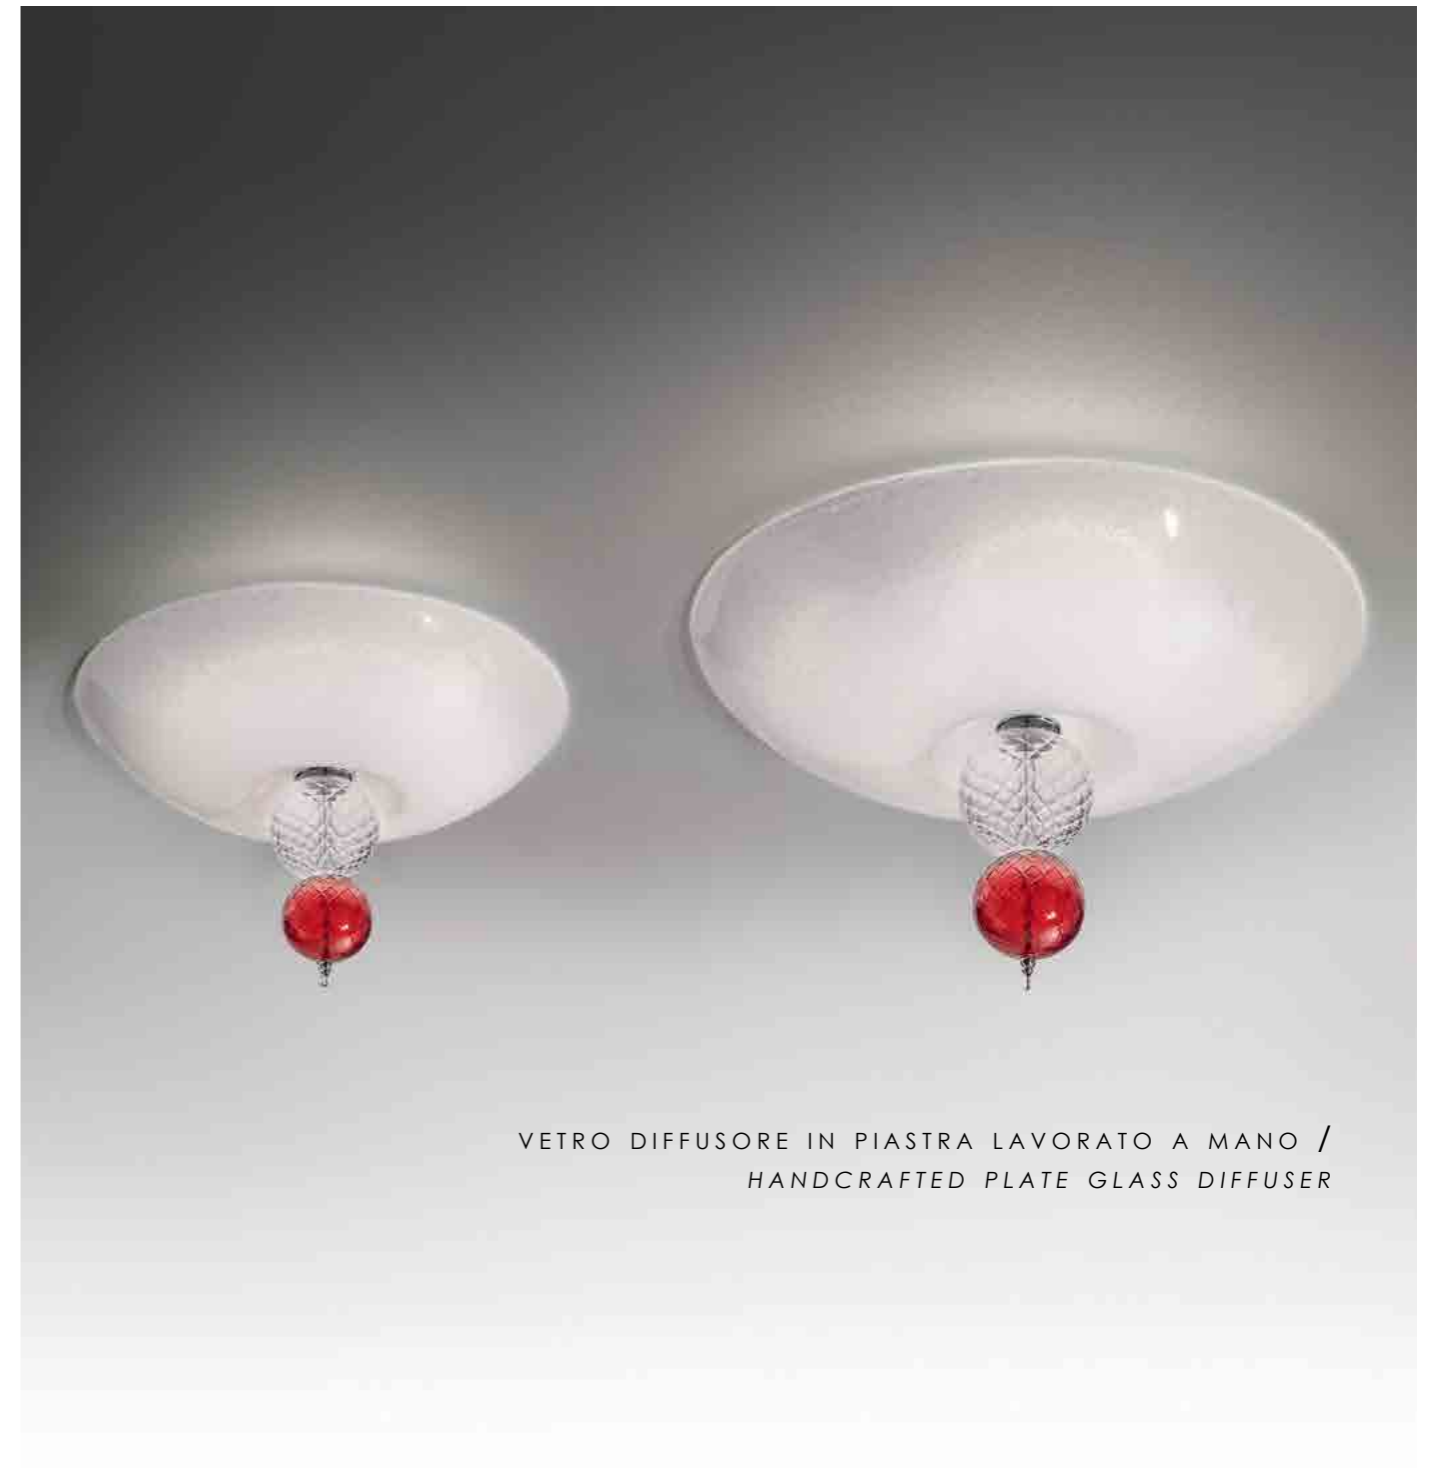

Handcrafted mouth-blown glass with "balloton" relief finish in various colours. Chromed or painted metal parts and white fabric lampshade. Transparent cabling. Customizable product.

PARETE - SOFFITTO - TAVOLO - TERRA /
WALL - CEILING - TABLE - FLOOR LAMP

REGOLO

REGOLO

REGOLO

VETRO DIFFUSORE IN PIASTRA LAVORATO A MANO /
HANDCRAFTED PLATE GLASS DIFFUSER

REGOLO

LAMPADA DA TAVOLO / TABLE LAMP

LRG01---

Lampada da tavolo piccola / small table lamp

1xE27 70W HS
Parti metalliche cromate / chrome metal parts
3 sfere Ø 8 cm trasparenti + 2 sfere Ø 8 cm colorate / 3 globes Ø 3.1 in transparent + 2 globes Ø 3.1 in colored
CE IP20

LRG02---

Lampada da tavolo grande / large table lamp