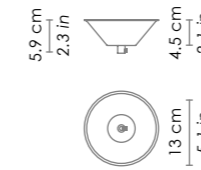

LGR0006 grigio / grey
LGR0016 bianco / white

Rosone per sospensione 1 luce / canopy for hanging lamp 1 light