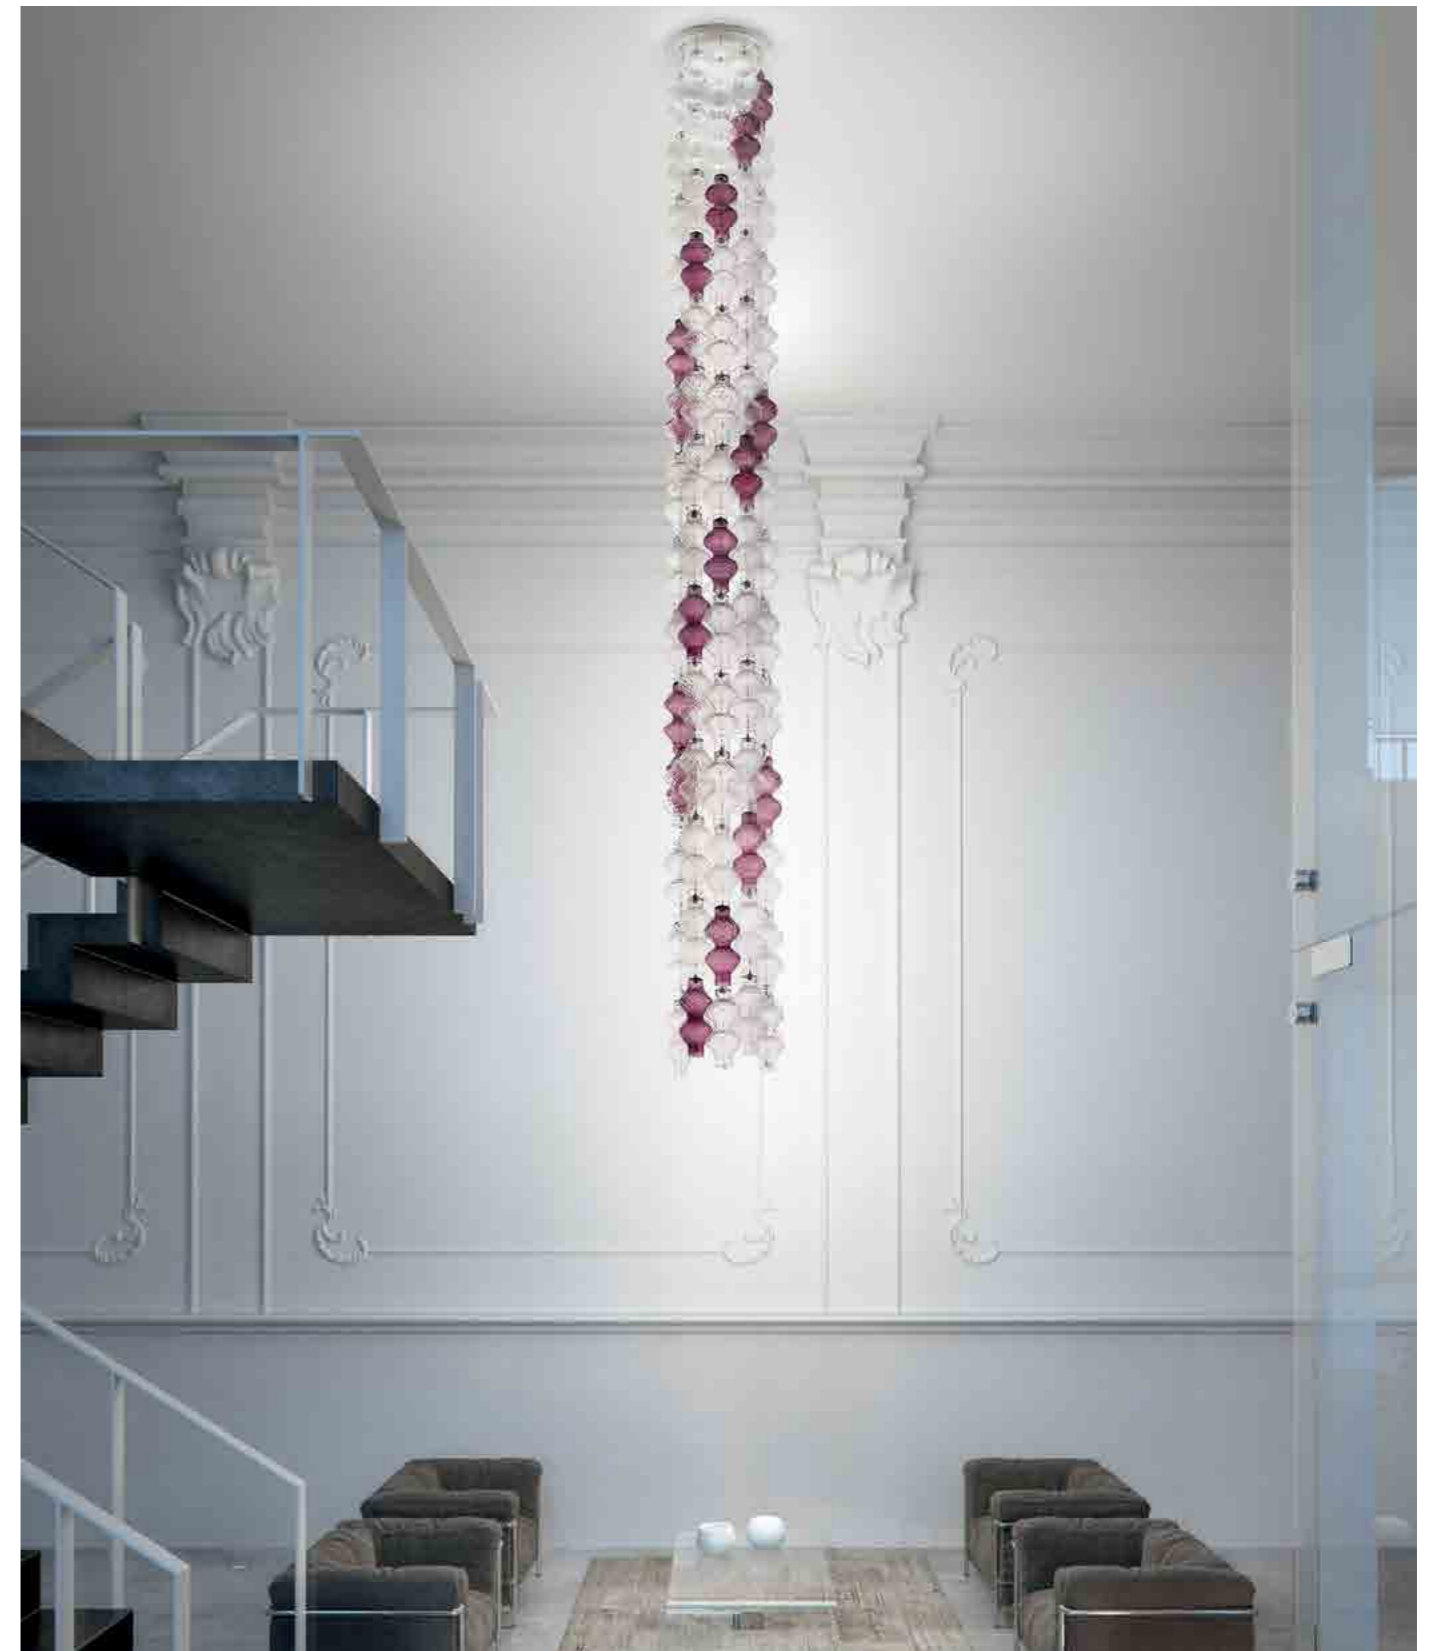

Handcrafted mouth-blown glass with "balloton" relief finish in various colours. Painted white or grey matt chromed metal parts and white fabric lampshade. Transparent cabling. Customizable product.

PARETE - SOSPENSIONE - TAVOLO - TERRA /
WALL - HANGING - TABLE - FLOOR LAMP