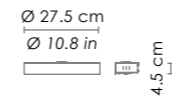

LAMPADA DA TAVOLO / TABLE LAMP

LON01---

Lampada da tavolo piccola / small table lamp

1xE27 70 W HS
CE IP20

LAMPADA DA TAVOLO / TABLE LAMP

LON02---

Lampada da tavolo grande / large table lamp

3xE27 70 W HS
CE IP20

LAMPADA DA TERRA / FLOOR LAMP

LON03---

Lampada da terra / floor lamp

3xE27 70 W HS
CE IP20

BASE UNIVERSALE / STANDARD FRAME

LON0500 grigio / grey
LON1500 bianco / white

Base universale per sospensione - inclusi 10 cavi acciaio 5 metri / standard metal frame for hanging lamp - including 10 steel cables 196.8 in

5x5W LED 5x400lm 3000K (dimmerabile su richiesta / dimmable on request)
CE IP20

LON2500 grigio / grey
LON3500 bianco / white

Base universale per sospensione - inclusi 10 cavi acciaio 5 metri - regolabile (4 cavi da 5 metri) / standard metal frame for hanging lamp - including 10 steel cables 196.8 in - adjustable (4 cables to 196.8 in)

5x5W LED 5x400lm 3000K + 4xE27 70W HS (dimmerabile su richiesta / dimmable on request)
CE IP20

LON0600 grigio / grey

Base universale per applique verniciata grigia con cover acciaio lucido. Includi 3 cavi acciaio 1,25 metri / standard metal frame painted grey with steel cover for wall lamp. Including 3 steel cables (49,2 in each)

3x5W LED 3x400lm 3000K (dimmerabile su richiesta / dimmable on request)
CE IP20

Per codice LON0600 esempio di installazione con 4 vetri / code LON0600 example of installation with n°4 glasses

VETRO PER SOSPENSIONE / GLASS FOR HANGING LAMP

LON05--

Vetro per sospensione - particolare cromo / glass for hanging lamp - chromed element

Per codice LON0500, LON1500, LON2500 e LON3500 esempi di installazione composizione base 1 giro = 10 vetri / LON0500, LON1500, LON2500 and LON3500 example of installation for basic composition: 1 circle = 10 glass elements