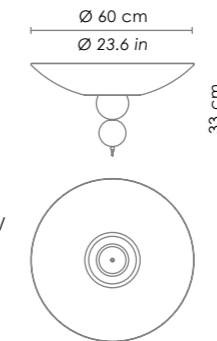

LAMPADA A SOFFITTO / CEILING LAMP

LRG05--

1x29W LED 1X3000lm 2900K

LRG15--

3xE27 70W HS

Lampada a soffitto / ceiling lamp.
Vetro diffusore in piastra lavorato a mano / handcrafted plate glass diffuser.
1 sfera Ø 8 cm colorata + 1 sfera Ø 10 cm trasparente / 1 globe Ø 3.1 in colored + 1 globe Ø 3.9 in transparent
CE IP20