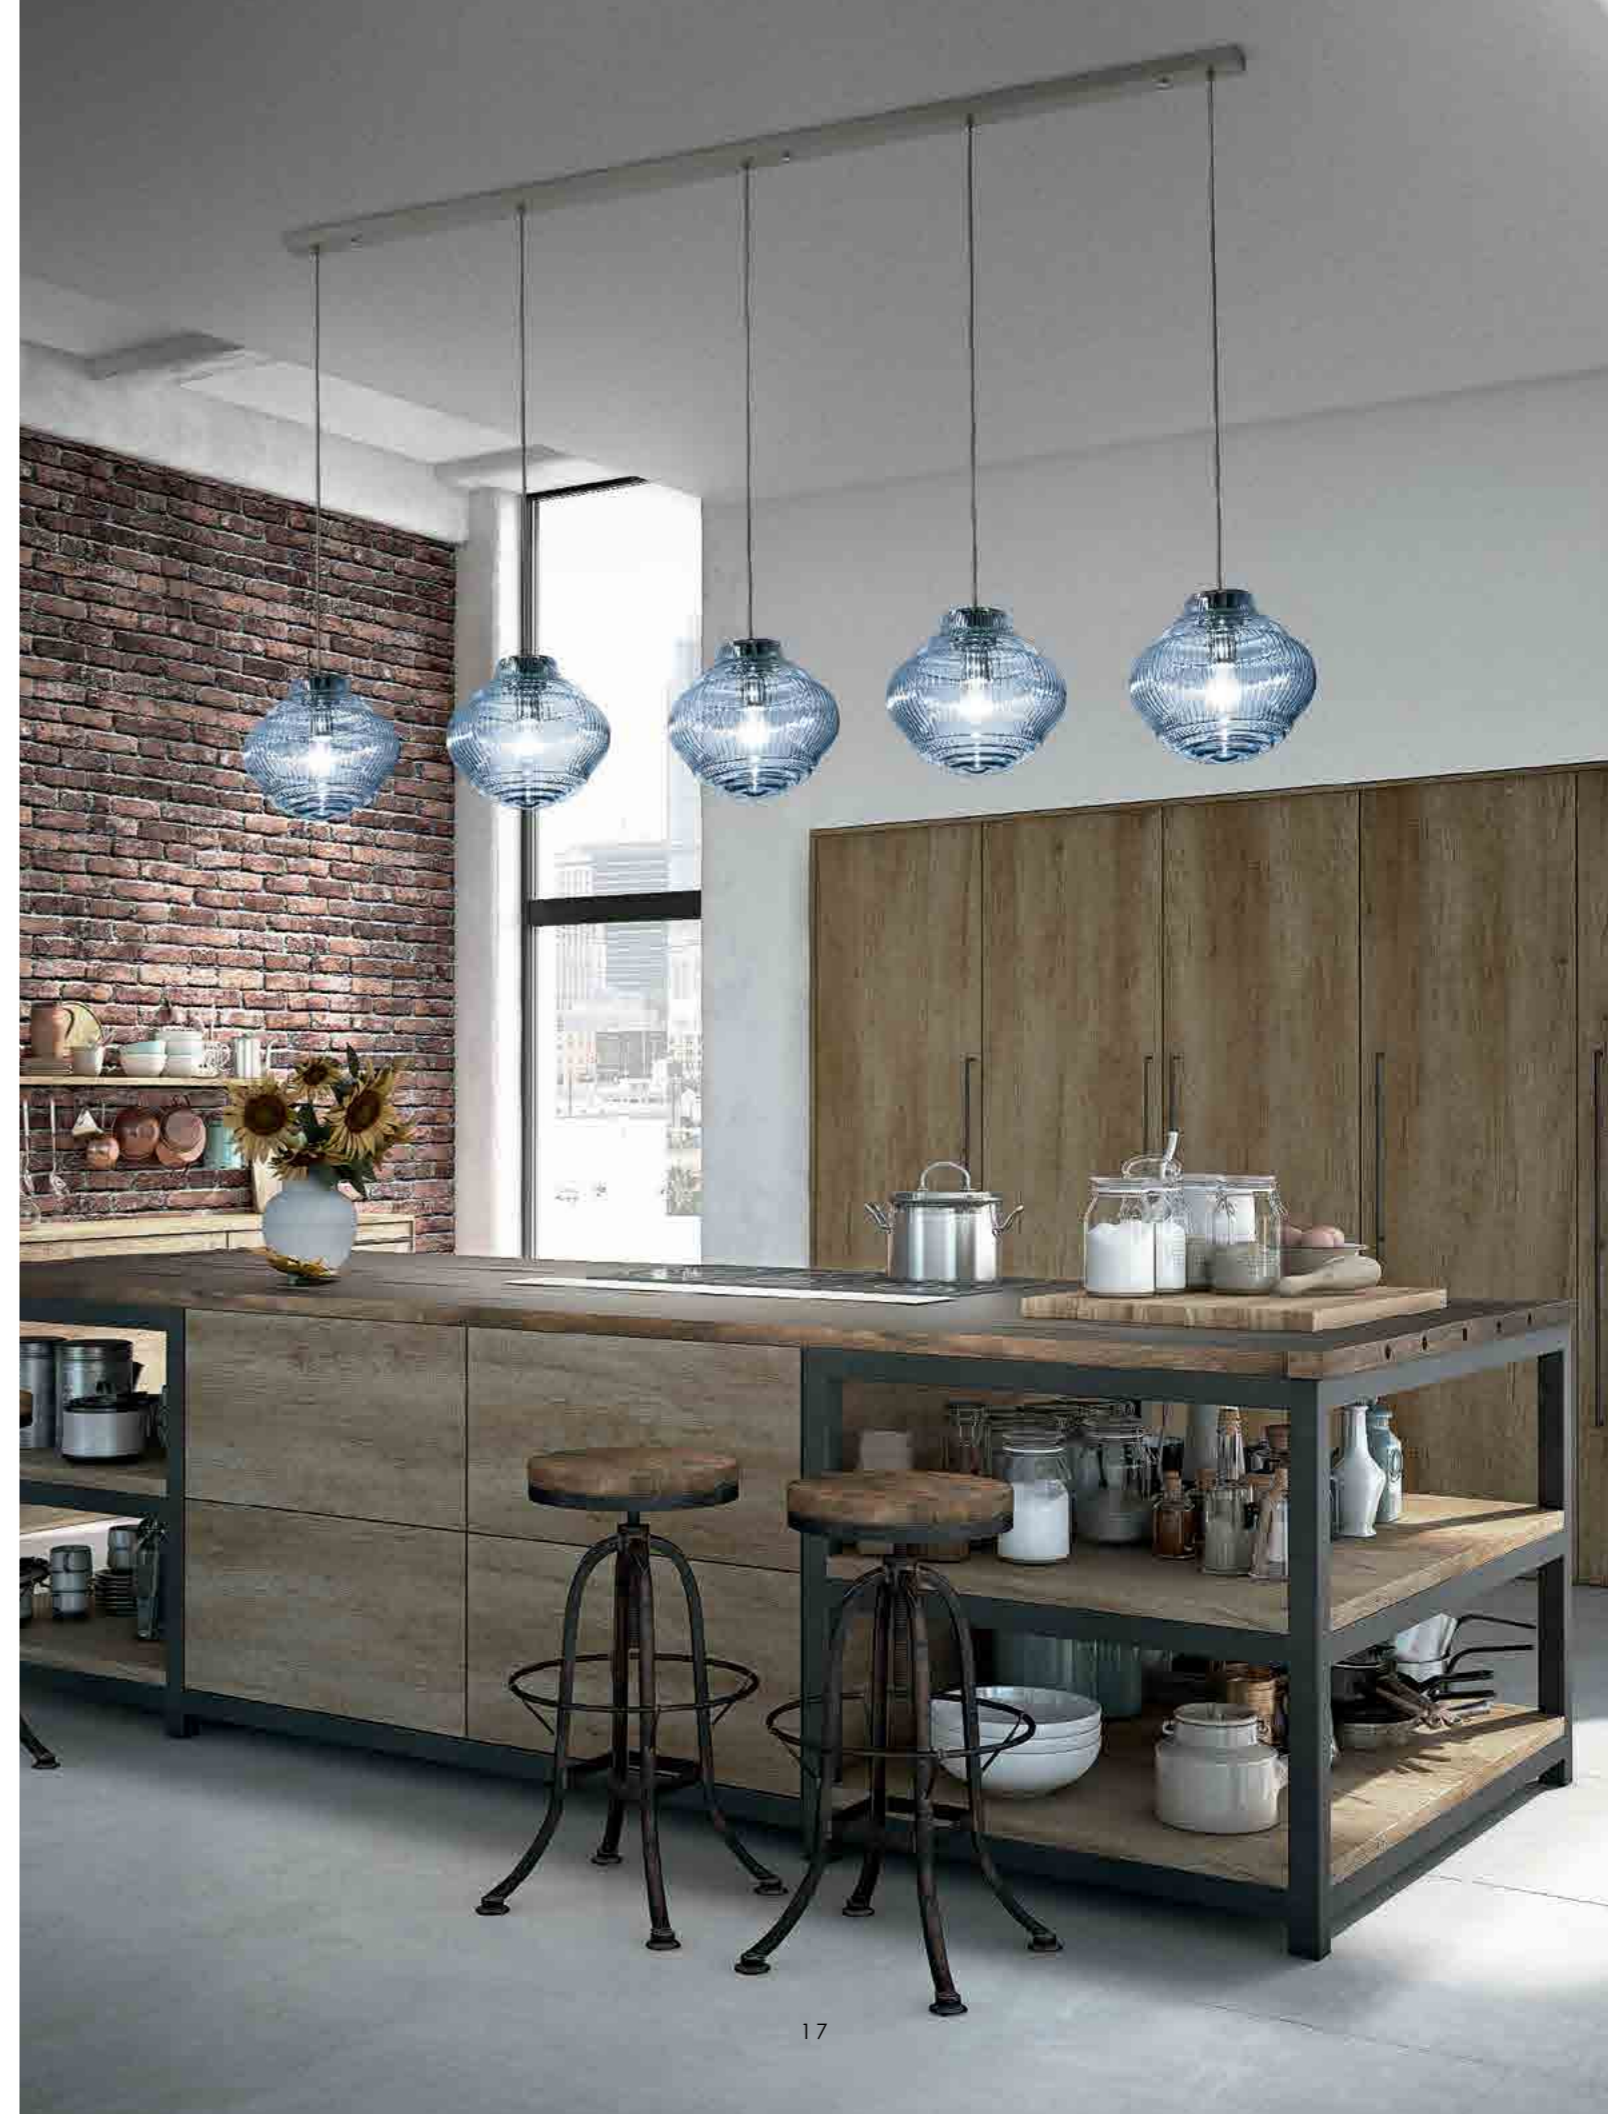

BONNIE E CLYDE