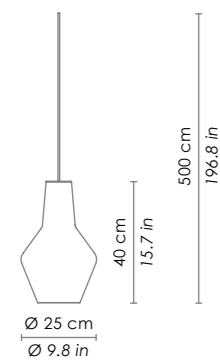

LRM21--
Parti metalliche verniciato grigio /
grey painted metal parts.
1xE27 70W HS
500 cm h totale / 196,8 in total h